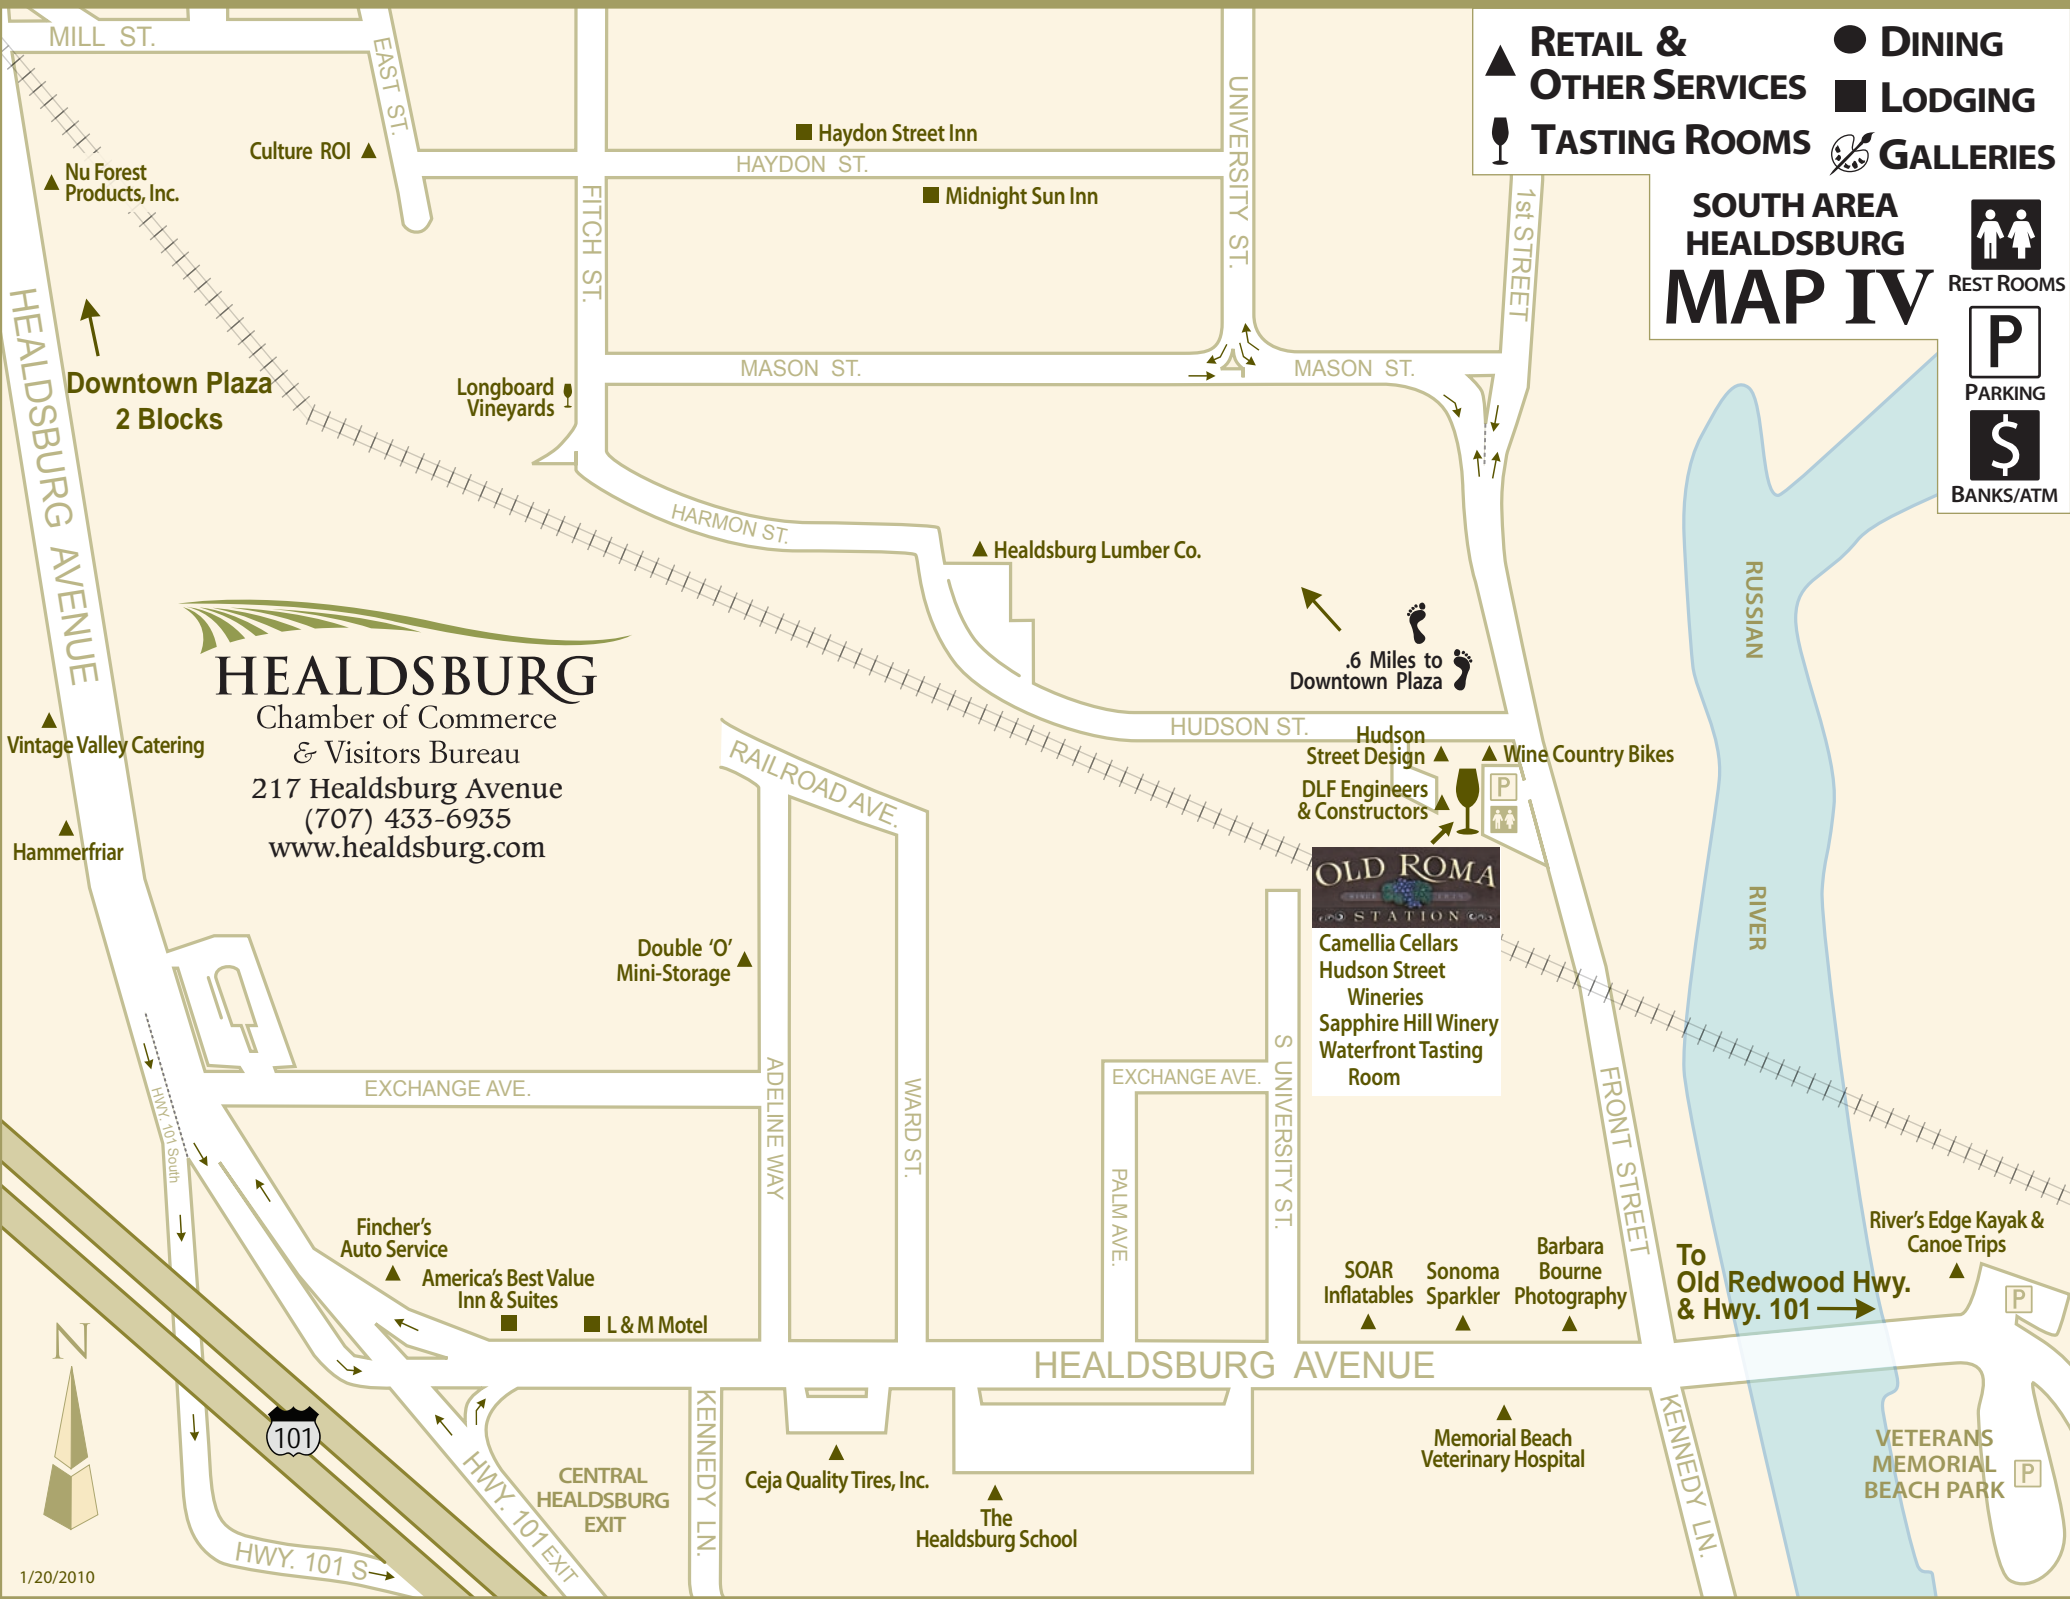

- ▲ RETAIL & OTHER SERVICES
- DINING
- LODGING
- 🍷 TASTING ROOMS
- 🎨 GALLERIES

**SOUTH AREA
HEALDSBURG
MAP IV**

- 🚻 REST ROOMS
- P PARKING
- 💰 BANKS/ATM

HEALDSBURG
Chamber of Commerce
& Visitors Bureau
217 Healdsburg Avenue
(707) 433-6935
www.healdsburg.com

MILL ST.
EAST ST.
Nu Forest Products, Inc.
Culture ROI ▲
Downtown Plaza
2 Blocks
Vintage Valley Catering
Hammerfriar

HAYDON ST.
Haydon Street Inn
Midnight Sun Inn
FITCH ST.
UNIVERSITY ST.
MASON ST.
Longboard Vineyards 🍷
HARMON ST.
Healdsburg Lumber Co. ▲
HUDSON ST.

RAILROAD AVE.
EXCHANGE AVE.
ADELINE WAY
WARD ST.
PALM AVE.
S UNIVERSITY ST.
HEALDSBURG AVENUE

1st STREET
RUSSIAN RIVER
FRONT STREET
KENNEDY LN.
VETERANS MEMORIAL BEACH PARK

▲ .6 Miles to Downtown Plaza

Hudson Street Design ▲
DLF Engineers & Constructors ▲
Wine Country Bikes ▲

OLD ROMA
STATION 645
Camellia Cellars
Hudson Street Wineries
Sapphire Hill Winery
Waterfront Tasting Room

SOAR Inflatables ▲
Sonoma Sparkler ▲
Barbara Bourne Photography ▲

River's Edge Kayak & Canoe Trips ▲

To Old Redwood Hwy. & Hwy. 101 →

Fincher's Auto Service ▲
America's Best Value Inn & Suites ■
L & M Motel ■

Ceja Quality Tires, Inc. ▲
The Healdsburg School ▲

MEMORIAL BEACH VETERINARY HOSPITAL ▲

HWY. 101 SOUTH
HWY. 101 S
HWY. 101 EXIT
CENTRAL HEALDSBURG EXIT